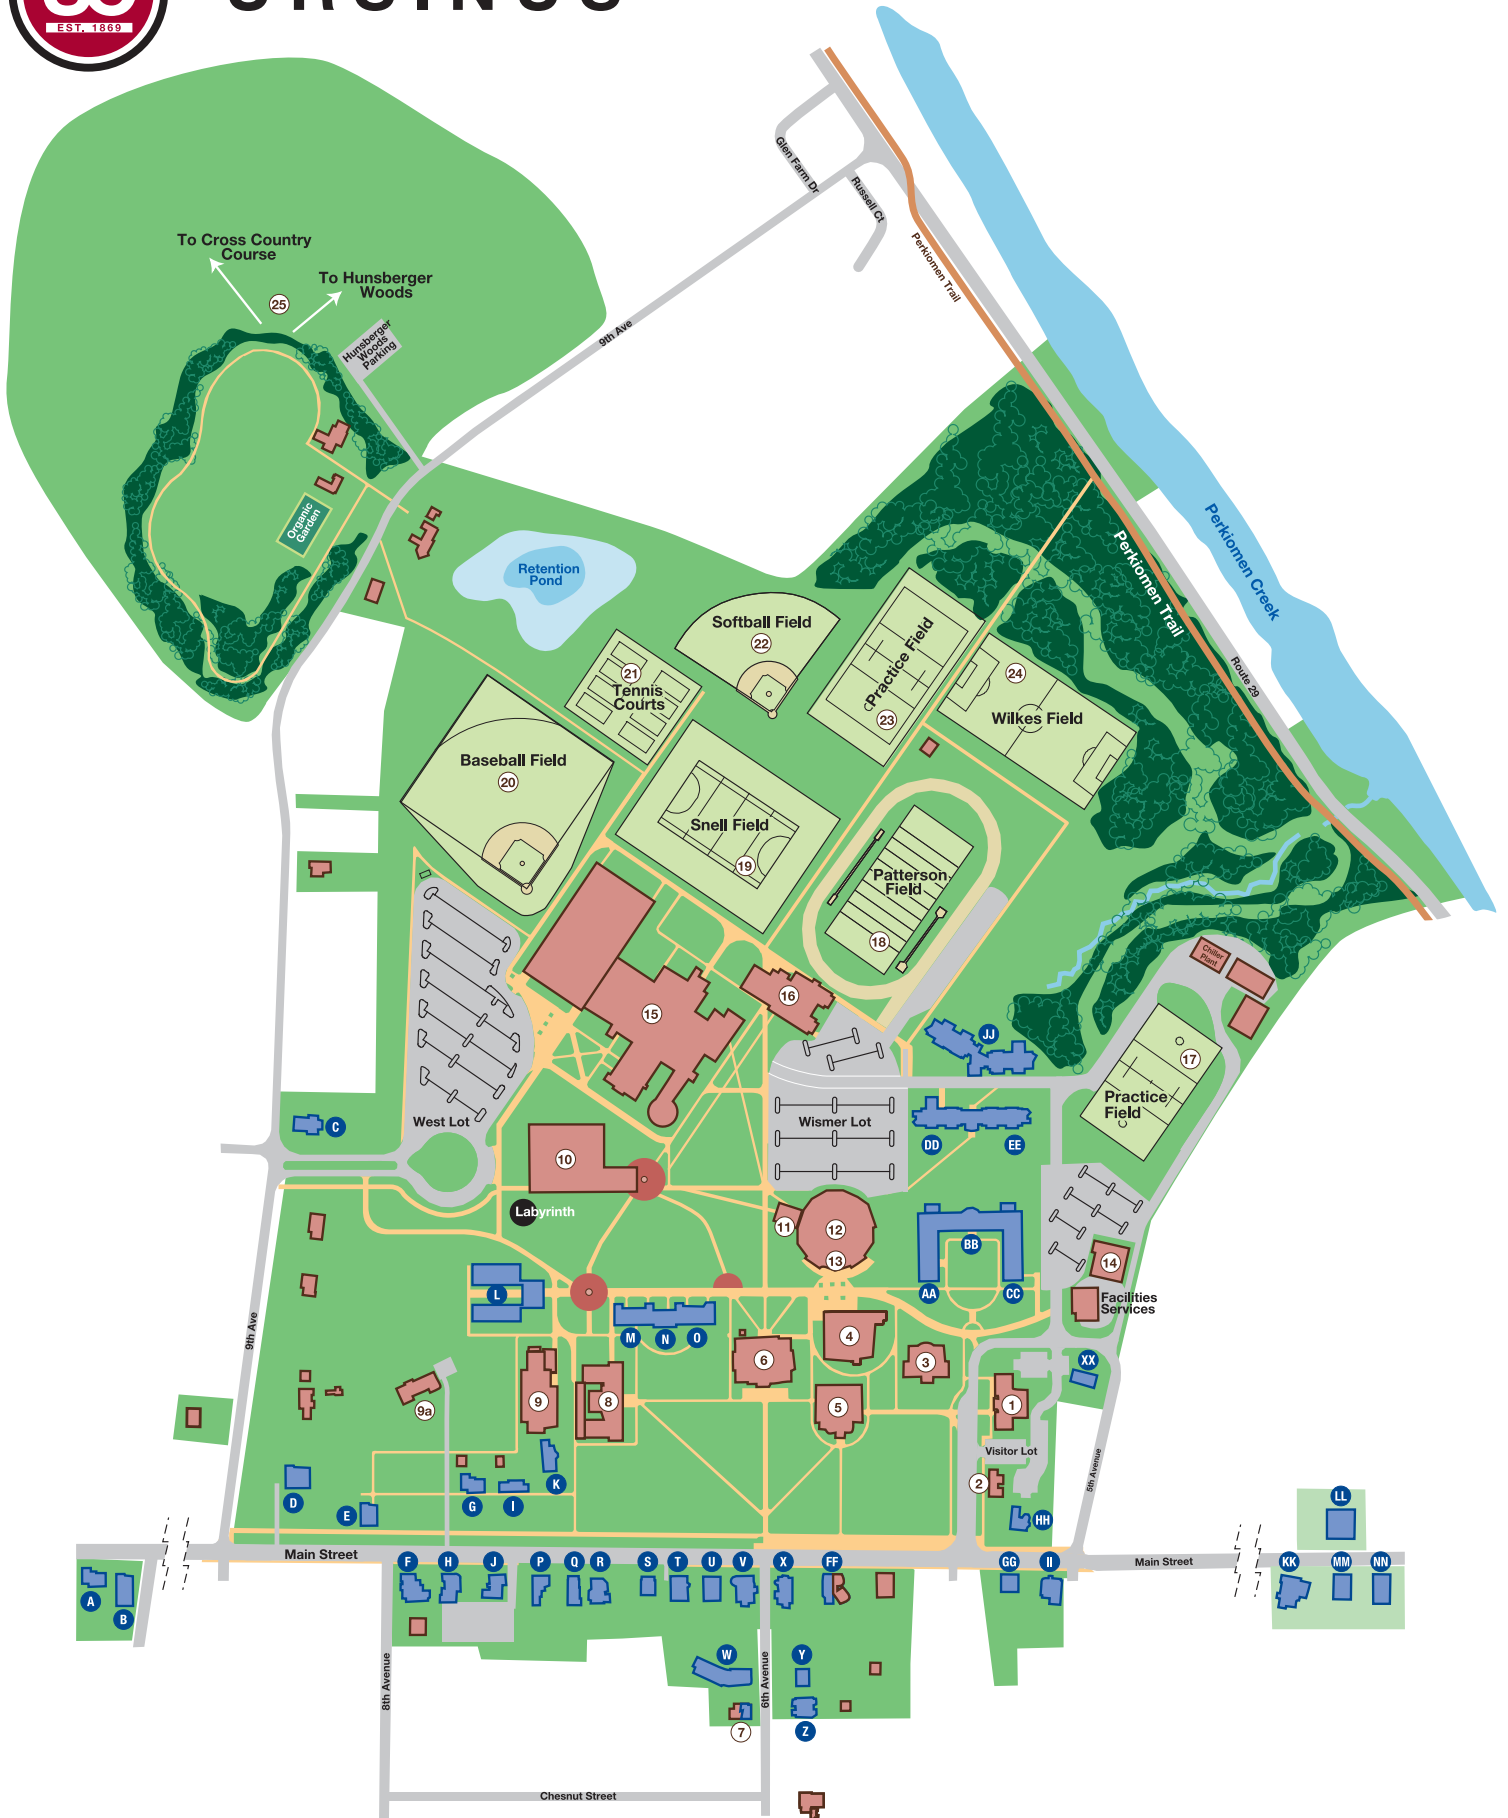

URSINUS

Map Key

Academic and Administrative Locations

1. Corson Hall (including Office of Admission)
2. Unity House
3. Berman Museum of Art
4. Olin Hall
5. Bomberger Hall
6. Myrin Library
7. Hillel House
8. Pfahler Hall
9. Thomas Hall
- 9a. Wellness Center
10. The Kaleidoscope
11. Book Store
12. Wismer Center
13. Campus Safety
14. Facilities Services
15. Floy Lewis Bakes Center (incl. Helfferich Gym)
16. Ritter Hall
17. Practice Field South
18. Patterson Field (football/lacrosse/track & field)
19. Snell Field (field hockey/lacrosse)
20. Baseball Field
21. Tennis Courts
22. Softball Field
23. Practice Field North
24. Wilkes Field (soccer)
25. Hunsberger Woods

Residence Halls

- A. 944 Main St.
- B. 942 Main St.
- C. 201 9th Ave.
- D. Cloake House (811 Main)
- E. Isenberg Hall (801 Main)
- F. 732 Main
- G. Elliott House (785 Main)
- H. Todd Hall (724 Main)
- I. 777 Main
- J. Wicks House (716 Main)
- K. Omwake Hall (701 Main)
- L. Reimert Hall
- M. Curtis Hall
- N. Wilkinson Hall
- O. Brodbeck Hall
- P. Lynnewood Hall (702 Main)
- Q. Schaff Hall
- R. Olevian Hall
- S. 624 Main
- T. Zwingli Hall (620 Main)
- U. Duryea Hall (612 Main)
- V. Shreiner Hall (600 Main)
- W. Musser Hall (23 Sixth)
- X. Hobson Hall (568 Main)
- XX. Sprankle Hall
- Y. Sturgis Hall (26 Sixth)
- Z. 30-32 Sixth
- AA. Beardwood Hall
- BB. Paisley Hall
- CC. Stauffer Hall
- DD. Richter Hall
- EE. North Hall
- FF. Fetterolf House (554 Main)
- GG. Maples Hall (512 Main)
- HH. Keigwin Hall (513 Main)
- II. Commonwealth (500 Main)
- JJ. New Hall
- KK. Barbershop (476 Main)
- LL. Clamer Hall (409 Main)
- MM. 444 Main
- NN. 424-426 Main